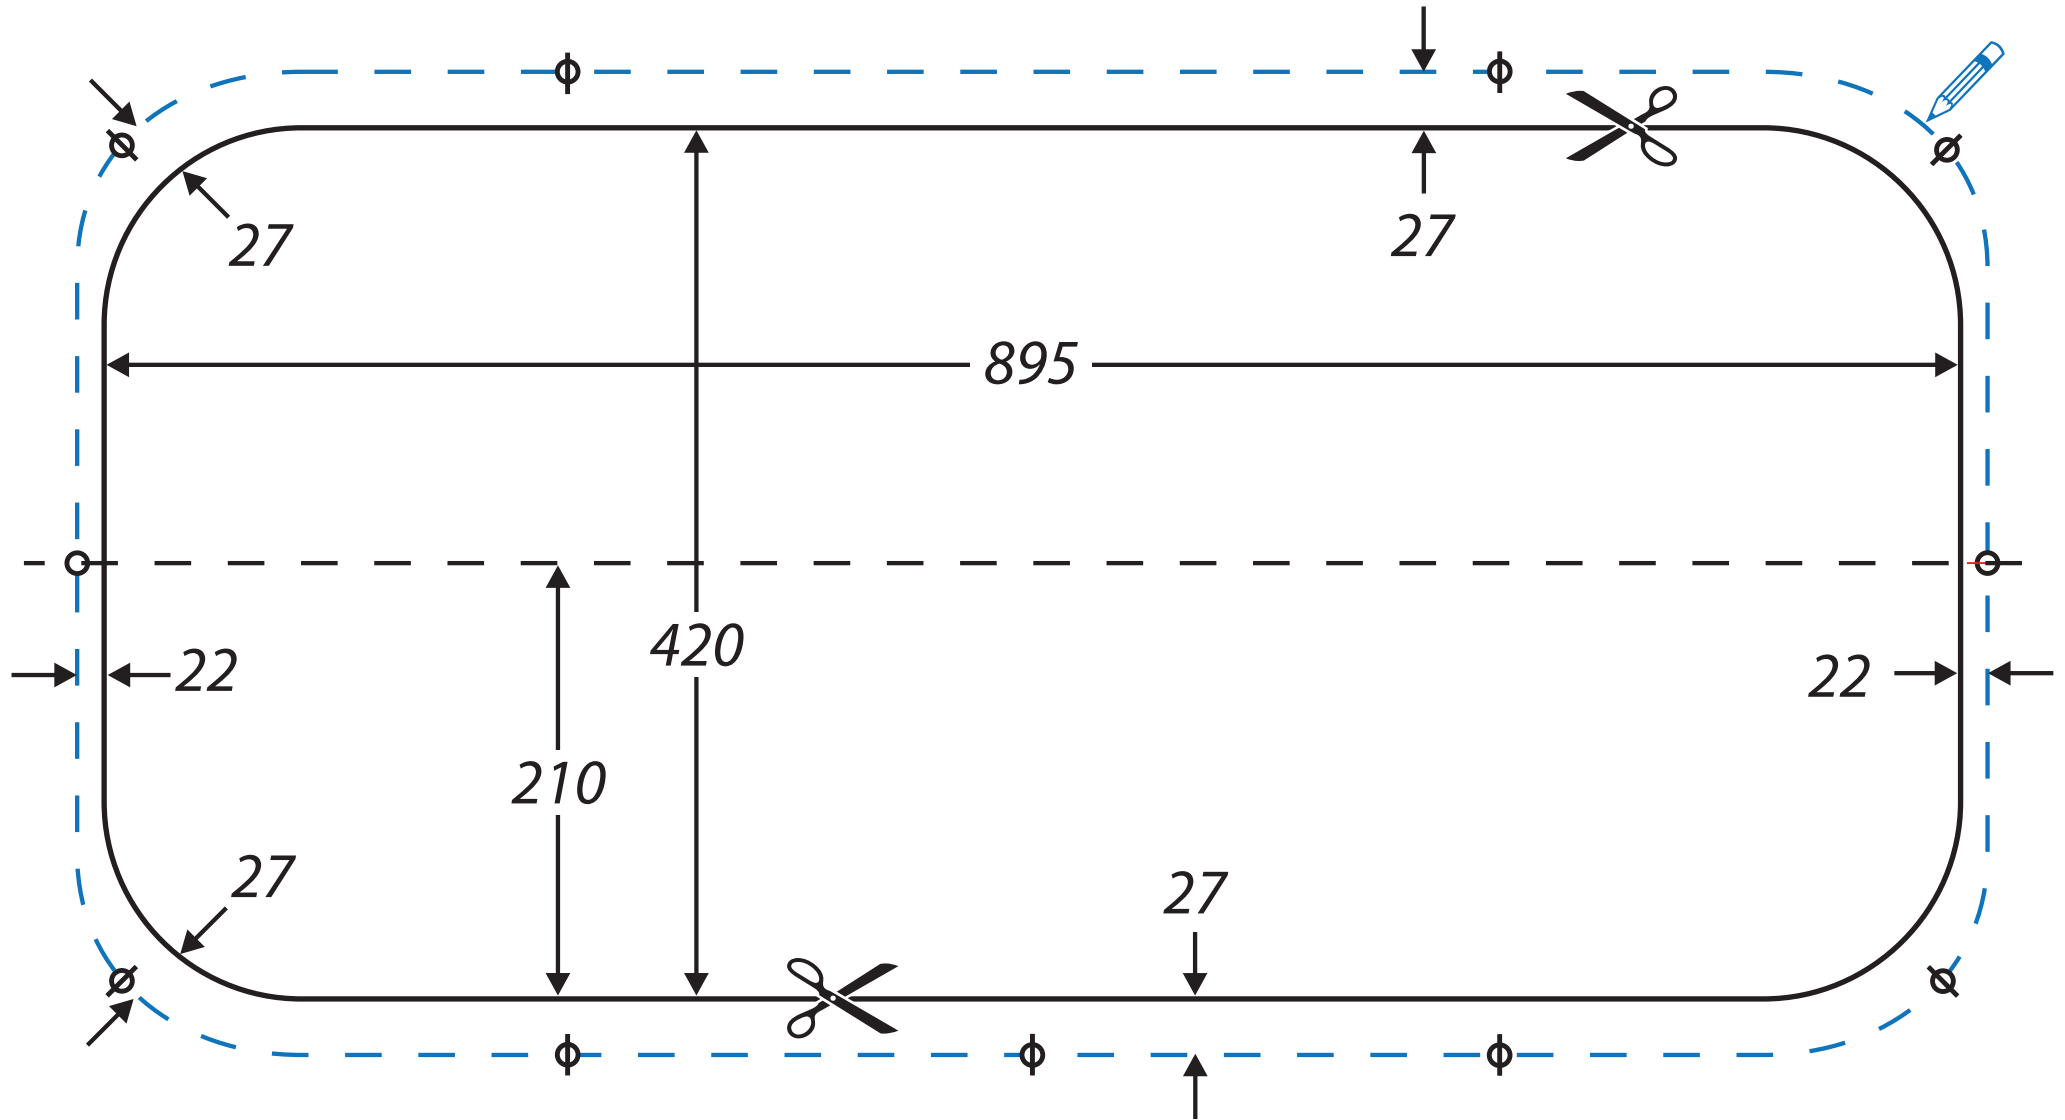

UB4040

Atlantic double bowl template

All dimensions in millimetres